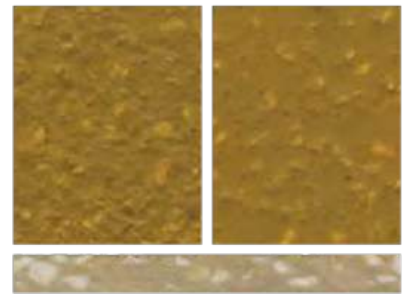

Resin Paint Screed FS Heavy Duty Polyurethane Screed Colour Chart

Bondi Blue

Carmine

Coleman

Steel Grey

Slate Grey

Charcoal

Safety Yellow

Safety Red

Some colours in some systems can be affected by UV light over time. Non standard colours are available on request. The colours shown may differ from the original product due to reprographic and technological media variations. The same colour in different products may also vary due to the composition and texture of the final finish. If colour and final aesthetics are of concern, please contact us to request an actual sample of the colour and system required.