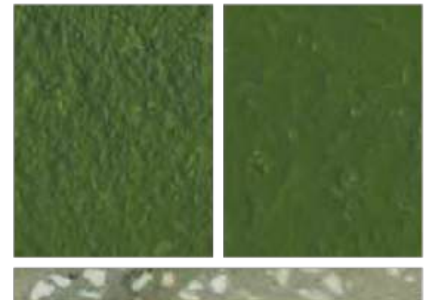

Resin Paint Screed FS Heavy Duty Polyurethane Screed Colour Chart

Bondi Blue

Carmine

Coleman

Steel Grey

Slate Grey

Charcoal

Safety Yellow

Safety Red

Some colours in some systems can be affected by UV light over time. Non standard colours are available on request. The colours shown may differ from the original product due to reprographic and technological media variations. The same colour in different products may also vary due to the composition and texture of the final finish. If colour and final aesthetics are of concern, please contact us to request an actual sample of the colour and system required.