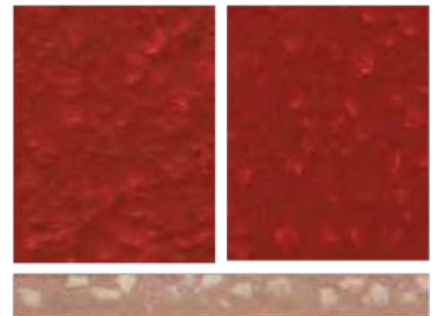

Resin Paint Screed FS Heavy Duty Polyurethane Screed Colour Chart

Bondi Blue

Carmine

Coleman

Steel Grey

Slate Grey

Charcoal

Safety Yellow

Safety Red

Some colours in some systems can be affected by UV light over time. Non standard colours are available on request. The colours shown may differ from the original product due to reprographic and technological media variations. The same colour in different products may also vary due to the composition and texture of the final finish. If colour and final aesthetics are of concern, please contact us to request an actual sample of the colour and system required.