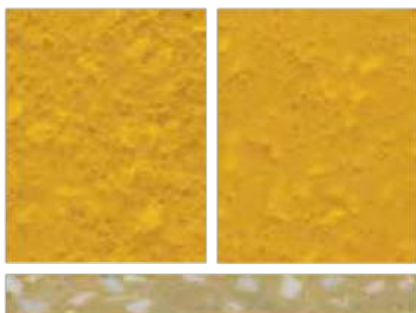

Resin Paint Screed FS Heavy Duty Polyurethane Screed Colour Chart

Bondi Blue

Carmine

Coleman

Steel Grey

Slate Grey

Charcoal

Safety Yellow

Safety Red

Some colours in some systems can be affected by UV light over time. Non standard colours are available on request. The colours shown may differ from the original product due to reprographic and technological media variations. The same colour in different products may also vary due to the composition and texture of the final finish. If colour and final aesthetics are of concern, please contact us to request an actual sample of the colour and system required.