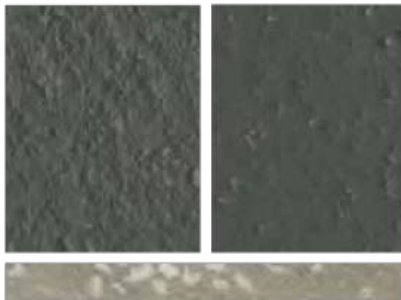

Resin Paint Screed FS Heavy Duty Polyurethane Screed Colour Chart

Bondi Blue

Carmine

Coleman

Steel Grey

Slate Grey

Charcoal

Safety Yellow

Safety Red

Some colours in some systems can be affected by UV light over time. Non standard colours are available on request. The colours shown may differ from the original product due to reprographic and technological media variations. The same colour in different products may also vary due to the composition and texture of the final finish. If colour and final aesthetics are of concern, please contact us to request an actual sample of the colour and system required.